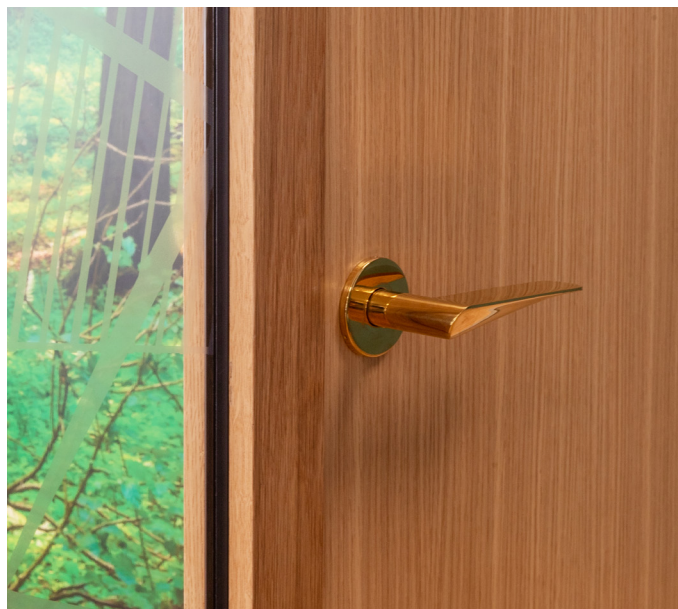

DEKO FG Nature

Fully glazed partition with slim hardwood profiles

Fully glazed partition in minimal wooden design

DEKO FG Nature is a fully glazed partition with hardwood profiles and matching wooden door frames. The partition consists of 1-layer of full-height glazed panels, finished with hardwood profiles where the glass meets the adjacent building elements. All visible profiles come as standard in oak with a varnished surface, but are also available in other types of wood.

The joint between the glazed panels features a 3mm silicone strip, providing a stable, soundproof partition with a prefabricated, clear and almost invisible joint.

The DEKO FG Nature glazed partition provides a sound reduction of up to 42 dB depending on the built-in glass type. The partition can incorporate many different types of doors in a variety of sound classifications, designs and formats.

The DEKO FG Nature fully glazed partition offers a flexible solution with an exclusive wooden design, which can be customised to suit specific wishes and requirements.

DEKO partitions llp
DK-2630 Taastrup